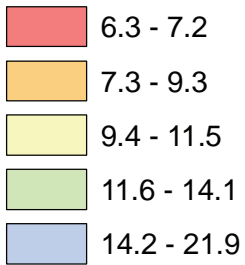

Persons 25 years and Over - % College Graduates, 2000 Eastern Coal Field Region

U.S. = 24.4 percent
Kentucky = 17.1 percent
Region = 9.9 percent

Percent College Graduates

The percentage of college graduates 25 and over is less in every county than the national rate, and less in every county but Rowan than the state rate. Across the region, percentage of graduates is about 1/3 the national rate and 1/2 the state rate.