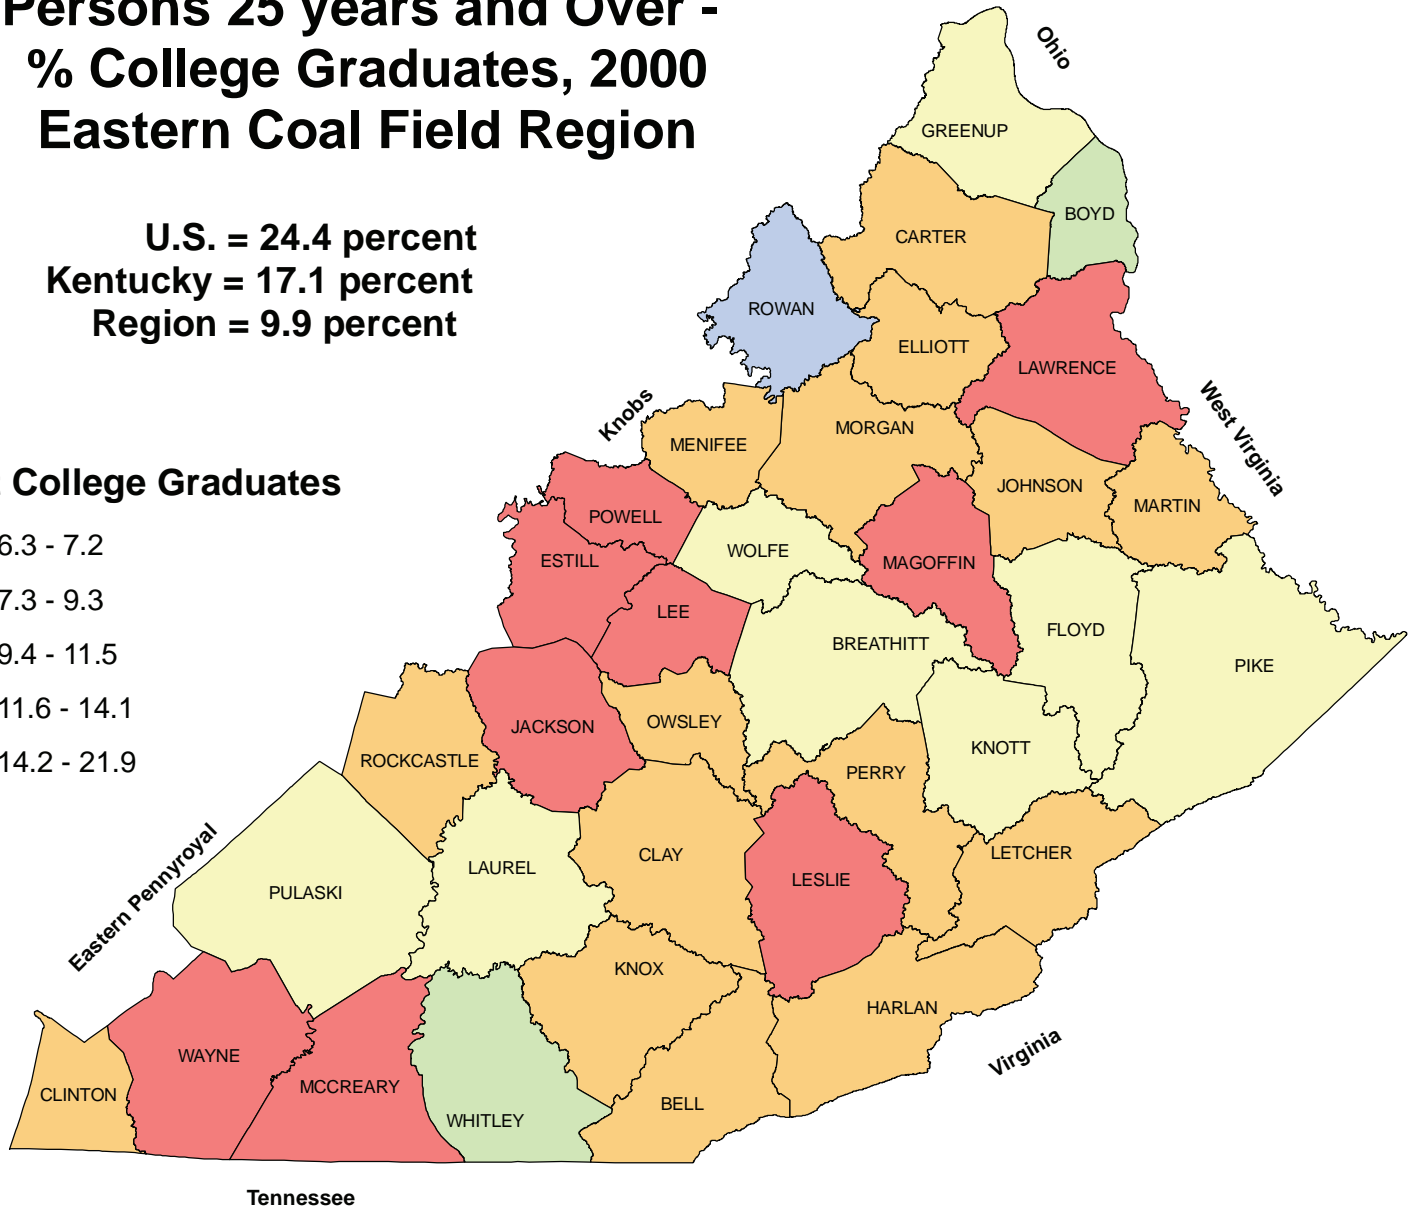

Persons 25 years and Over - % College Graduates, 2000 Eastern Coal Field Region

U.S. = 24.4 percent
Kentucky = 17.1 percent
Region = 9.9 percent

Percent College Graduates

The percentage of college graduates 25 and over is less in every county than the national rate, and less in every county but Rowan than the state rate. Across the region, percentage of graduates is about 1/3 the national rate and 1/2 the state rate.